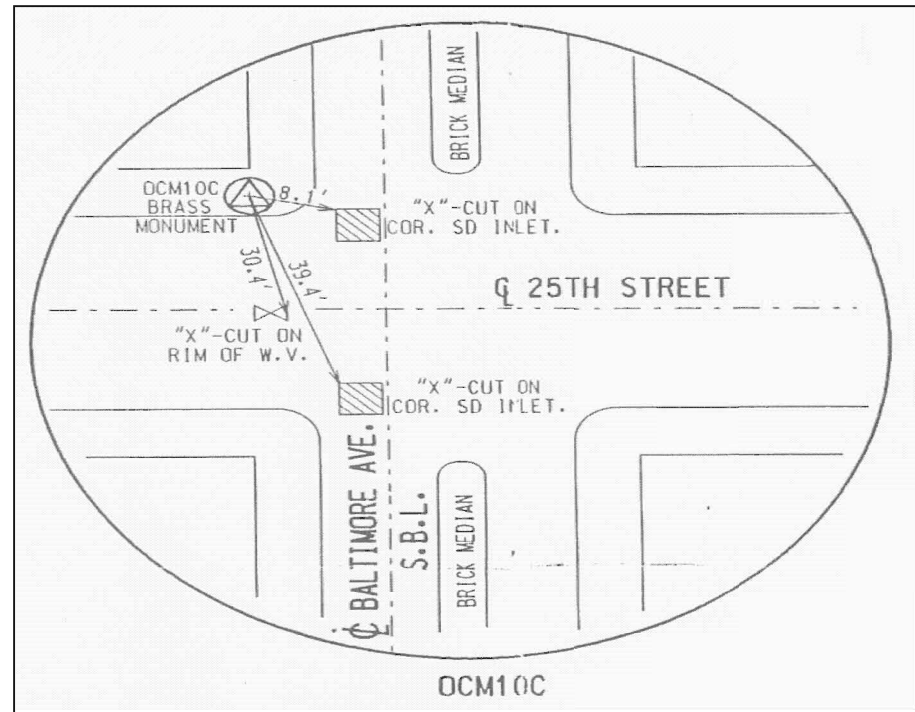

BM NAME = OCM10C

LOCATION

NORTH WEST CORNER OF 25TH STREET AND BALTIMORE AVE

DESCRIPTION

N 195454.429E 1351830.023 ELEV 7.00'

RECORDED DATUM

ELEVATION NGVD 29  
HORIZONTAL=NAD 27 STATE PLANE COORDINATES