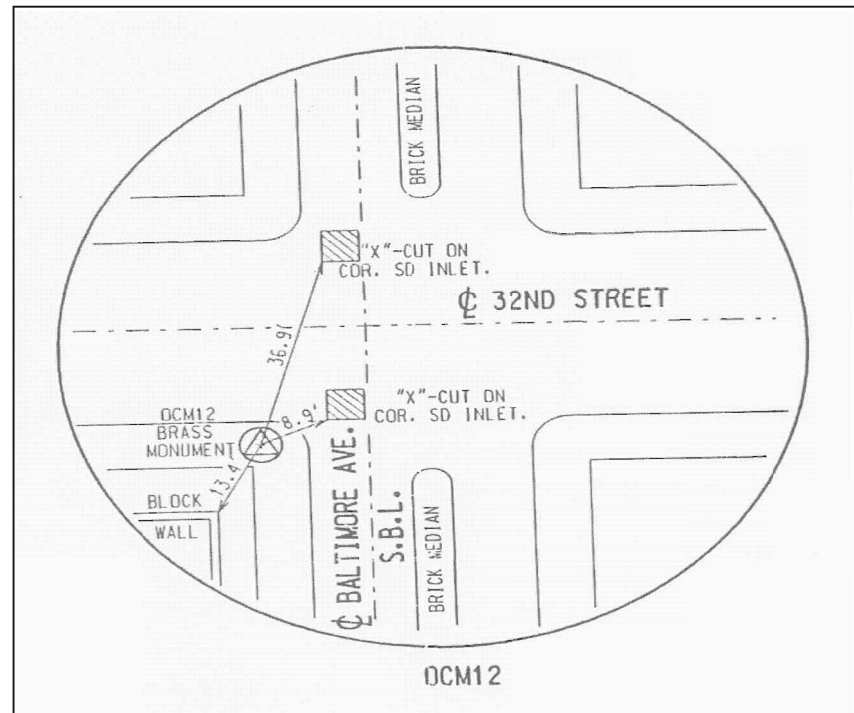

BM NAME = OCM12

LOCATION

SOUTH WEST CORNER OF 32ND STREET AND BALTIMORE AVE

DESCRIPTION

N 197757.127 E 1352528.000 ELEV 9.34'

RECORDED DATUM

ELEVATION NGVD 29
HORIZONTAL=NAD 27 STATE PLANE COORDINATES