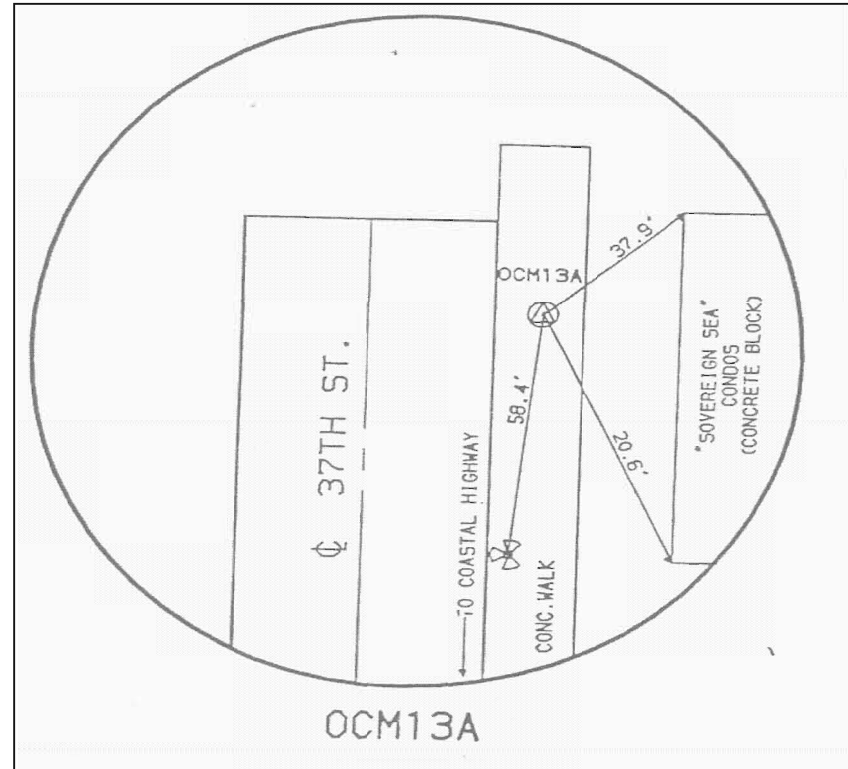

BM NAME = OCM13A

LOCATION

EAST END OF 37TH STREET ON THE SOUTH SIDE OF THE STREET

DESCRIPTION

N 199223.824 E 1353113.303 ELEV 14.02'

RECORDED DATUM

ELEVATION NGVD 29
HORIZONTAL=NAD 27 STATE PLANE COORDINATES