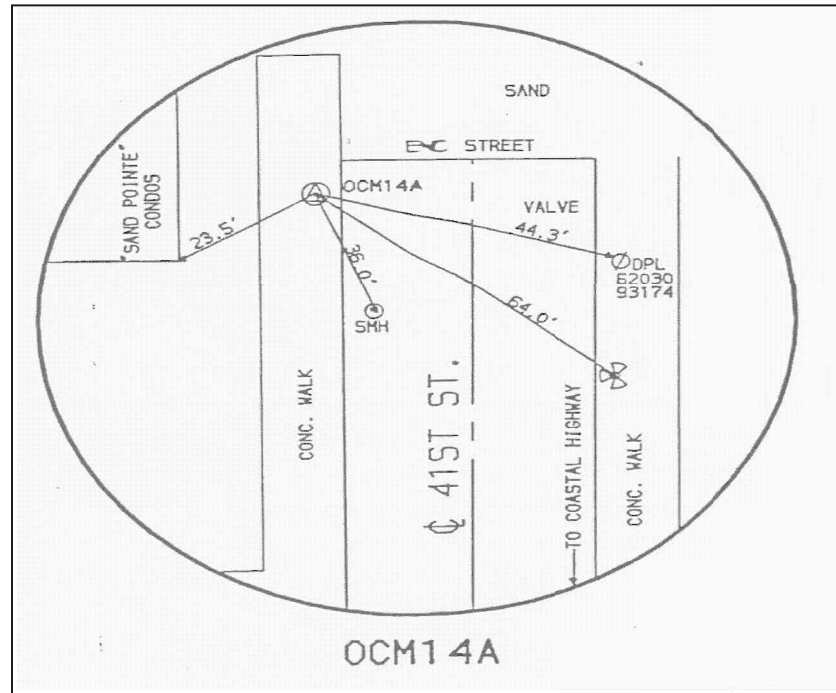

BM NAME = OCM14A

LOCATION

EAST END OF 41ST STREET ON NORTH SIDE OF ROAD  
NOTE 41ST STREET WAS EXTENDED IN SPRING 2008

DESCRIPTION

N 200048.011 E 1353334.772 ELEV 12.51'

RECORDED DATUM

ELEVATION NGVD 29  
HORIZONTAL=NAD 27 STATE PLANE COORDINATES