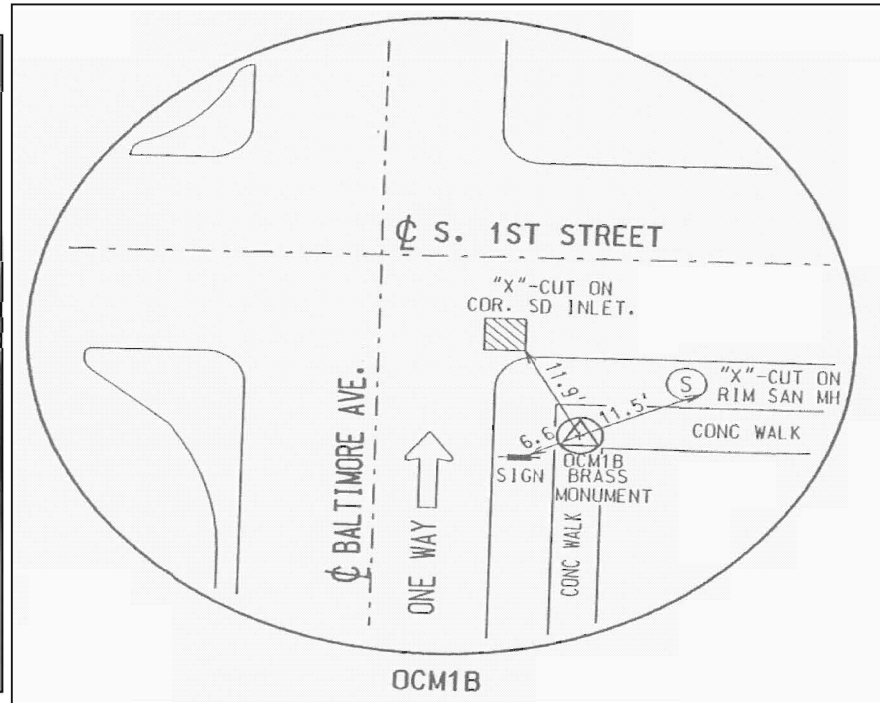

BM NAME

OCM 1 B

LOCATION

SOUTH EAST CORNER OF INTERSECTION OF SOUTH FIRST STREET AND BALTIMORE AVE

DESCRIPTION

N 185239.07 E 1348156.17 ELEV 5.41'

RECORDED DATUM

ELEVATION NGVD 29
HORIZONTAL=NAD 27 STATE PLANE COORDINATES