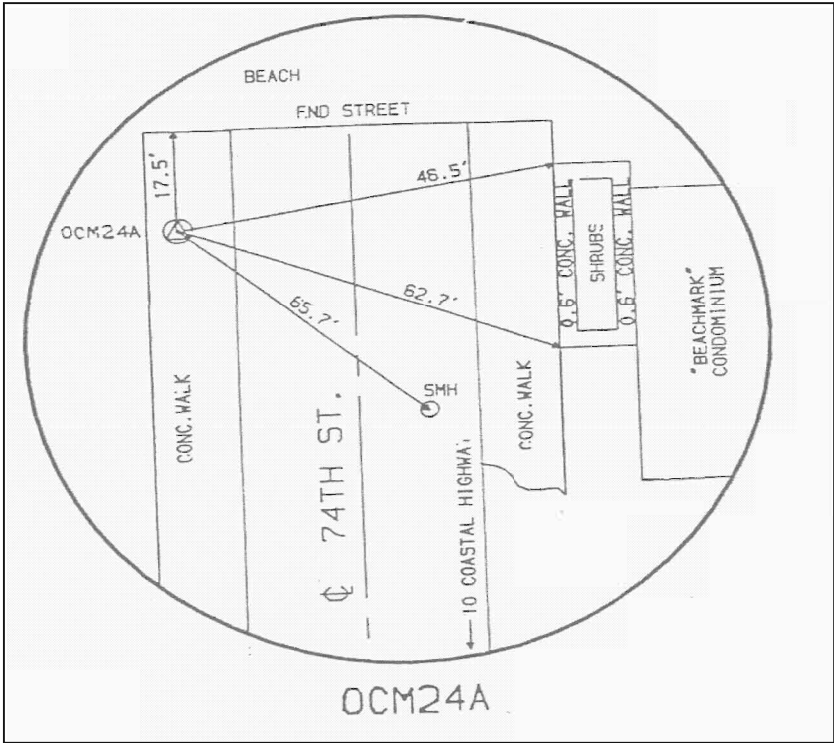

BM NAME = OCM24A

LOCATION	EAST END OF 74TH STREET ON THE NORTH SIDE OF STREET
DESCRIPTION	N 210174.009 E 1355383.067 ELEV 10.65'
RECORDED DATUM	ELEVATION NGVD 29 HORIZONTAL=NAD 27 STATE PLANE COORDINATES