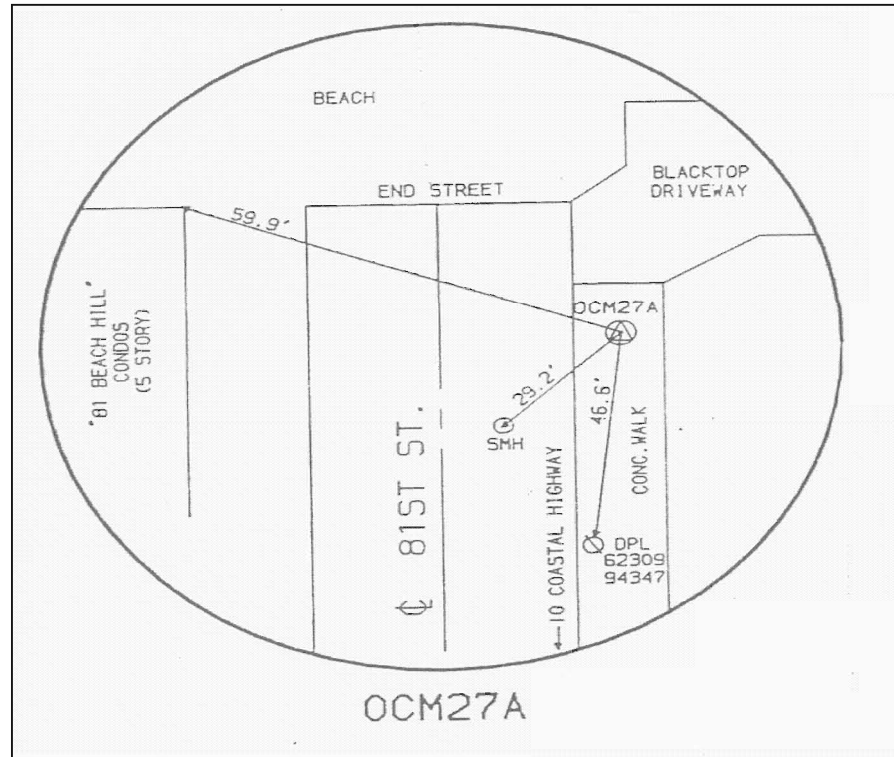

BM NAME = OCM27A

LOCATION

EAST END OF 81ST STREET ON THE SOUTH SIDE OF THE STREET

DESCRIPTION

N 212169.924 E 1355861.034 ELEV 13.23'

RECORDED DATUM

ELEVATION NGVD 29
HORIZONTAL=NAD 27 STATE PLANE COORDINATES