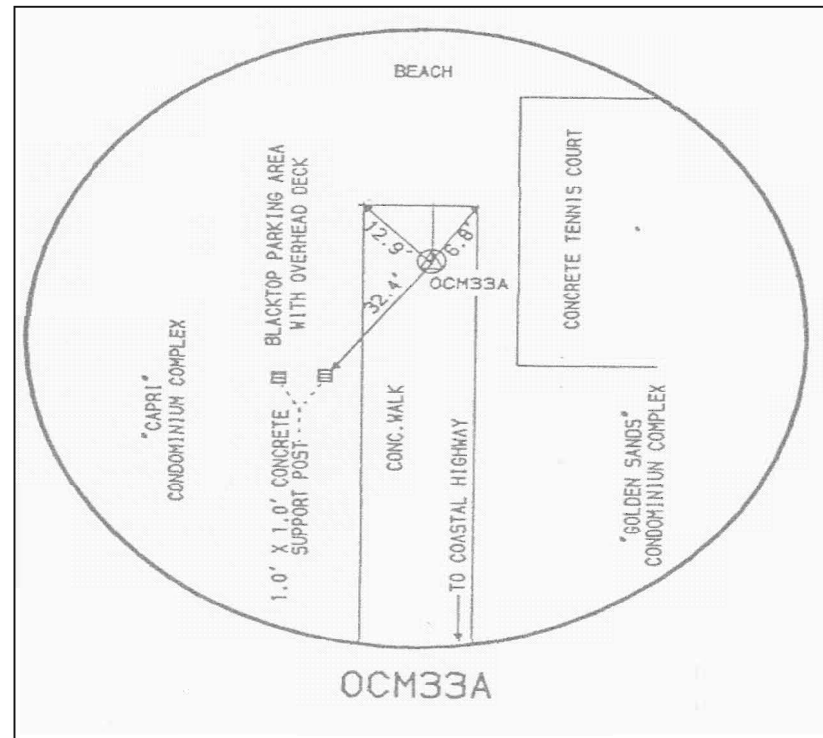

BM NAME= OCM33A

LOCATION

LOCATED IN THE CONCRETE WALK THAT LEADS TO THE BEACH  
BETWEEN "CAPRI AND GOLDEN SANDS CONDOS"

DESCRIPTION

N 218413.187 E 1356957.120 ELEV 13.87'

RECORDED DATUM

ELEVATION NGVD 29  
HORIZONTAL=NAD 27 STATE PLANE COORDINATES