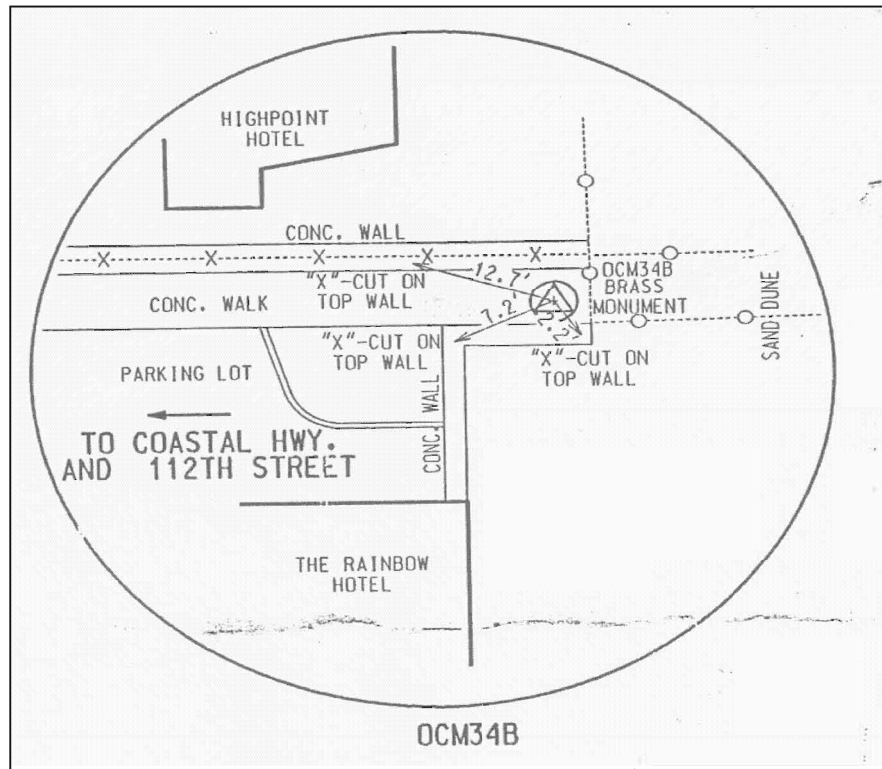

BM NAME = OCM34B

LOCATION

LOCATED IN THE CONCRETE WALK TO THE BEACH FROM 112TH STREET  
BETWEEN "THE RAINBOW AND HIGHPOINT" CONDOS

DESCRIPTION

N 219060.486 E 1357083.164 ELEV 12.37'

RECORDED DATUM

ELEVATION NGVD 29  
HORIZONTAL=NAD 27 STATE PLANE COORDINATES