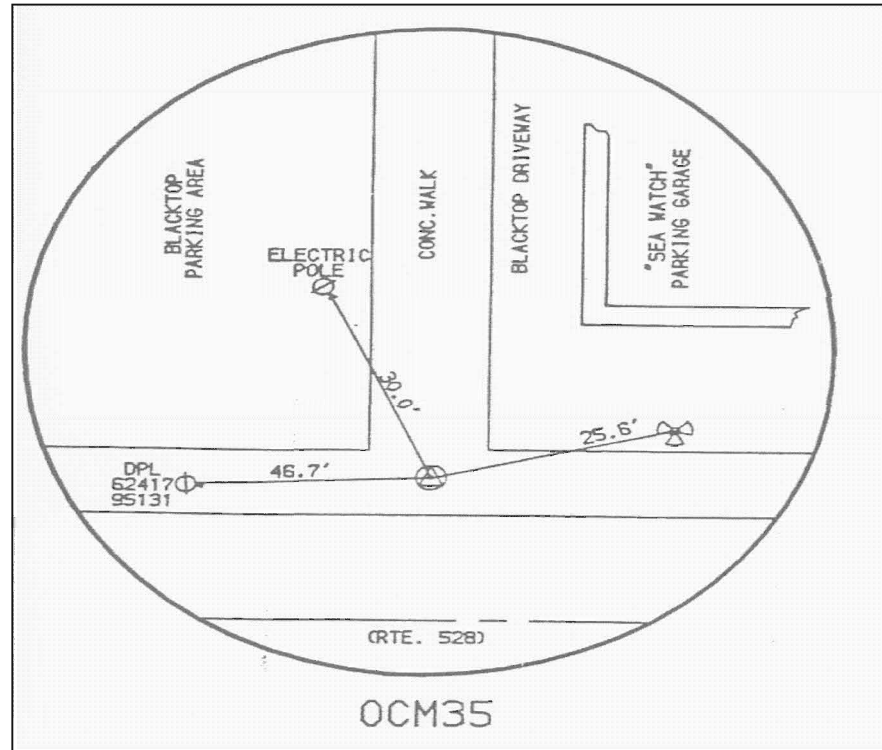

BM NAME = OCM35

LOCATION

LOCATED IN THE EAST SIDEWALK OF NORTH BOUND COASTAL HIGHWAY
JUST SOUTH OF JAMESTOWN ROAD

DESCRIPTION

N 219975.915 E 1356734.196 ELEV 7.40'

RECORDED DATUM

ELEVATION NGVD 29
HORIZONTAL=NAD 27 STATE PLANE COORDINATES