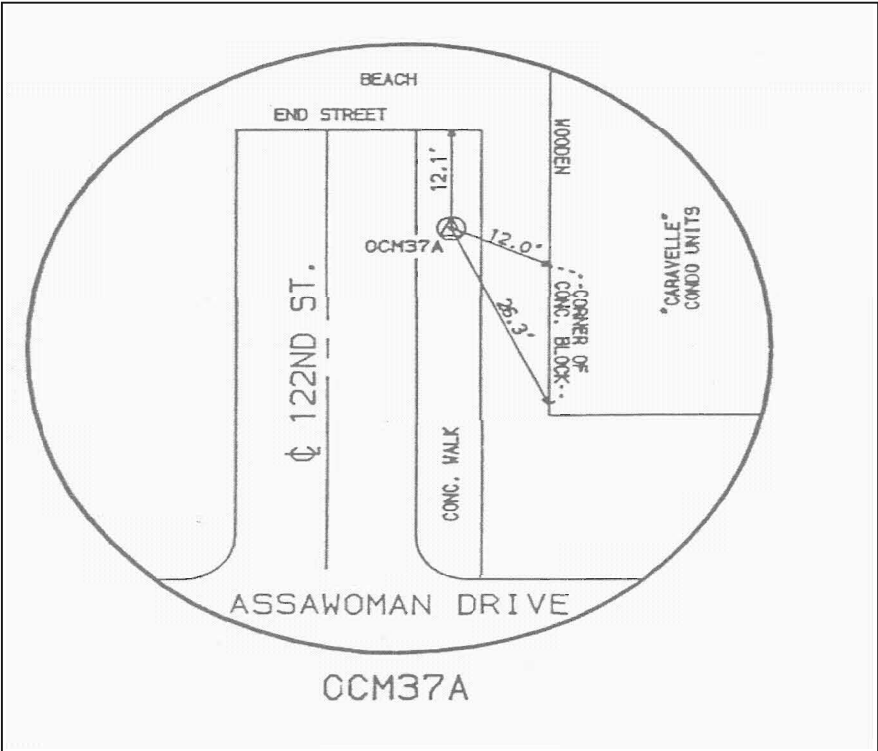

BM NAME = OCM37A

LOCATION

LOCATED AT THE EAST END AND SOUTH SIDE OF 122ND STREET

DESCRIPTION

N 222135.283 E 1357417.727 ELEV 15.36'

RECORDED DATUM

ELEVATION NGVD 29
HORIZONTAL=NAD 27 STATE PLANE COORDINATES