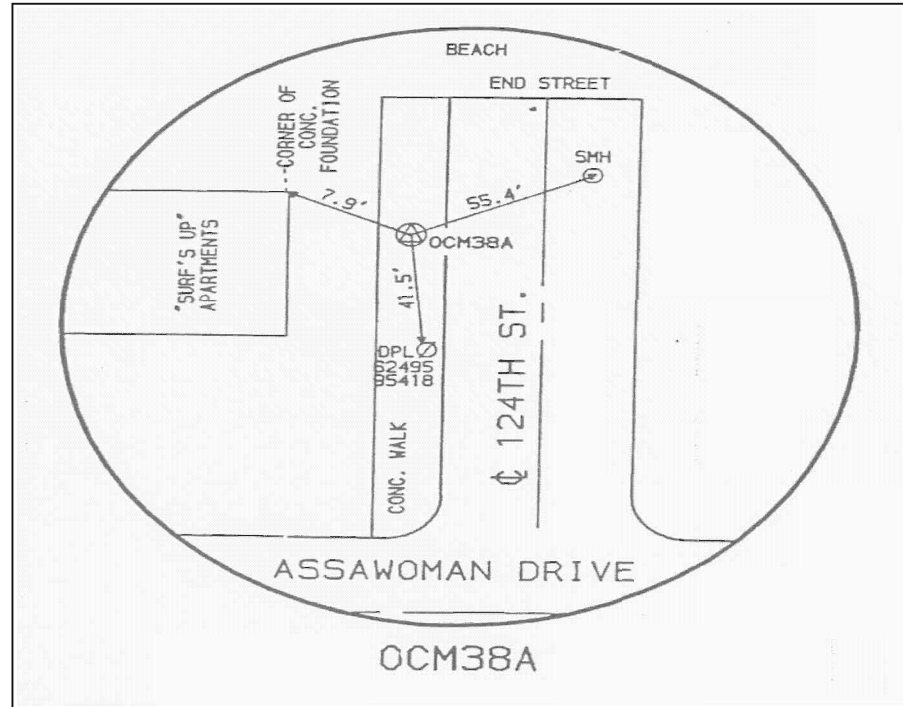

BM NAME = OCM38A

LOCATION

LOCATED ON THE EAST END AND NORTH SIDE OF 124TH STREET

DESCRIPTION

N 222937.607 E 1357481.337 ELEV 13.60'

RECORDED DATUM

ELEVATION NGVD 29
HORIZONTAL=NAD 27 STATE PLANE COORDINATES