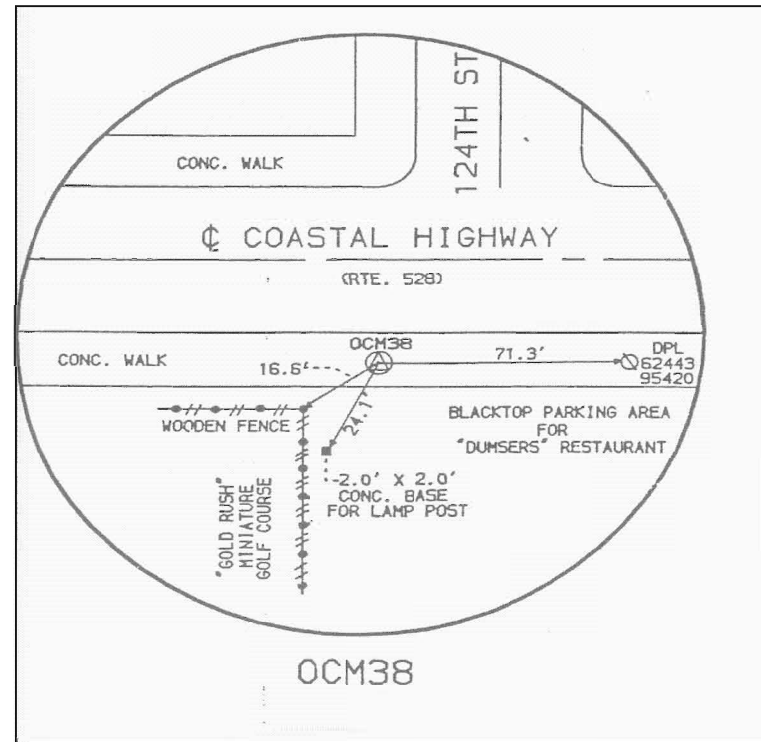

BM NAME = OCM38B

LOCATION

LOCATED IN THE SOUTH BOUND LANE OF COASTAL HIGHWAY ACROSS FROM THE INTERSECTION OF 124TH STREET STAMPED AS OCM38 B

DESCRIPTION

N 222994.128 E 1356927.896 ELEV 5.98'

RECORDED DATUM

ELEVATION NGVD 29
HORIZONTAL=NAD 27 STATE PLANE COORDINATES