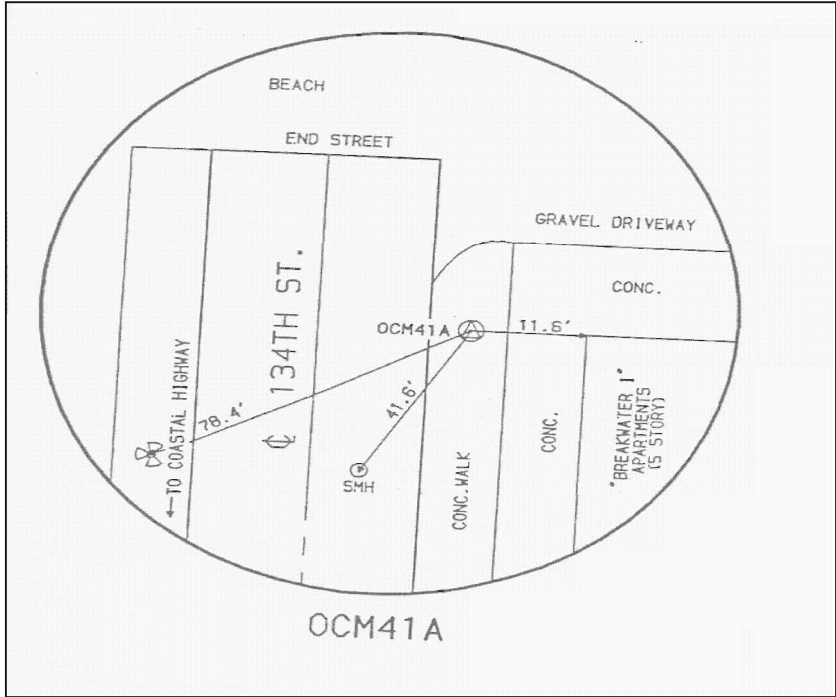

BM NAME = OCM 41A

LOCATION

LOCATED AT THE EAST END AND SOUTH SIDE OF 134TH STREER

DESCRIPTION

N 226550.273 E 1357883.403 ELEV 13.16'

RECORDED DATUM

ELEVATION NGVD 29
HORIZONTAL=NAD 27 STATE PLANE COORDINATES