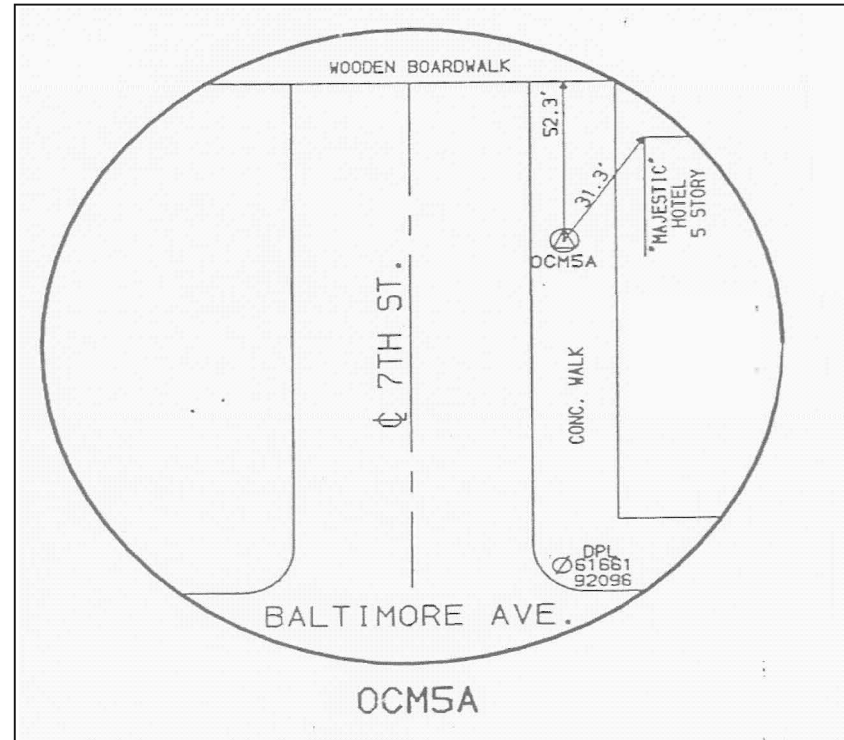

BM NAME = OCM5A

LOCATION EAST END OF 7TH STREET AT BOARDWALK "ATLANTIC AVE"

DESCRIPTION N 189425.85 E 1350083.06 ELEV 8.06'

RECORDED DATUM ELEVATION NGVD 29  
HORIZONTAL=NAD 27 STATE PLANE COORDINATES