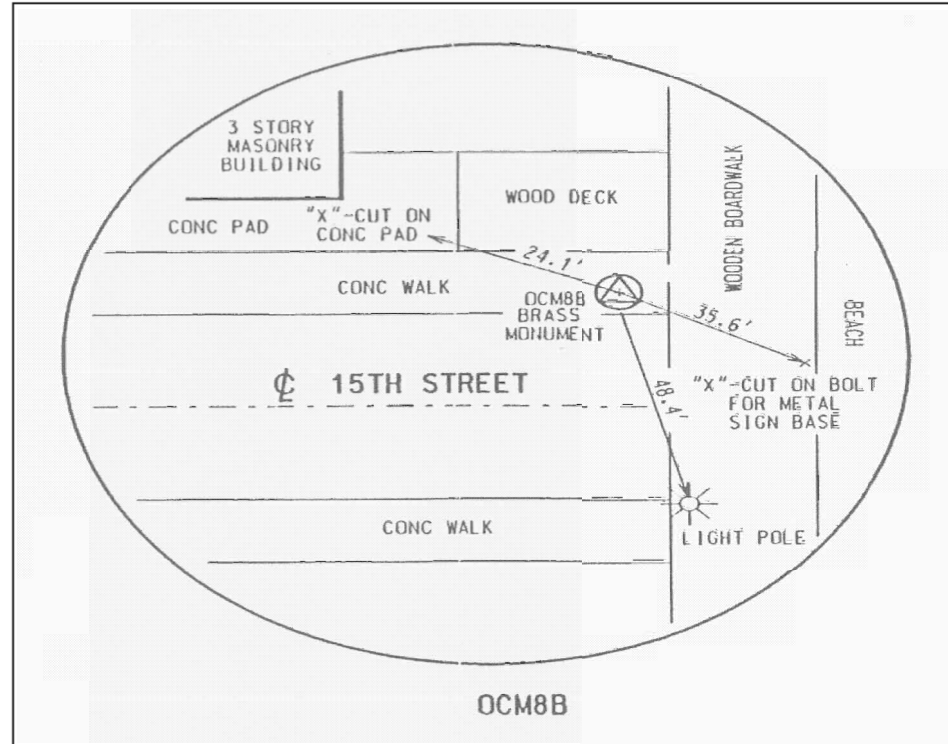

BM NAME = OCM8B

LOCATION

EAST END OF 15TH STREET AT BOARDWALK "ATLANTIC AVE"

DESCRIPTION

N 191995.559 E 1351172.110 ELEV 11.67'

RECORDED DATUM

ELEVATION NGVD 29  
HORIZONTAL=NAD 27 STATE PLANE COORDINATES