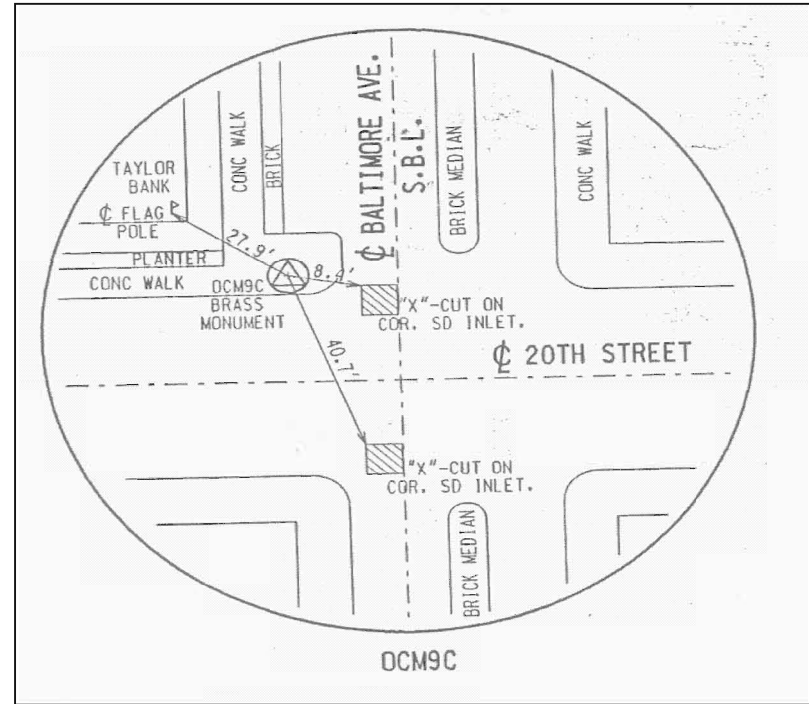

BM NAME = OCM9C

LOCATION

NORTH EAST CORNER OF INTERSECTION OF BALTIMORE AND 20TH STREET

DESCRIPTION

N 193780.060 E 1351323.304 ELEV 7.01'

RECORDED DATUM

ELEVATION NGVD 29
HORIZONTAL=NAD 27 STATE PLANE COORDINATES