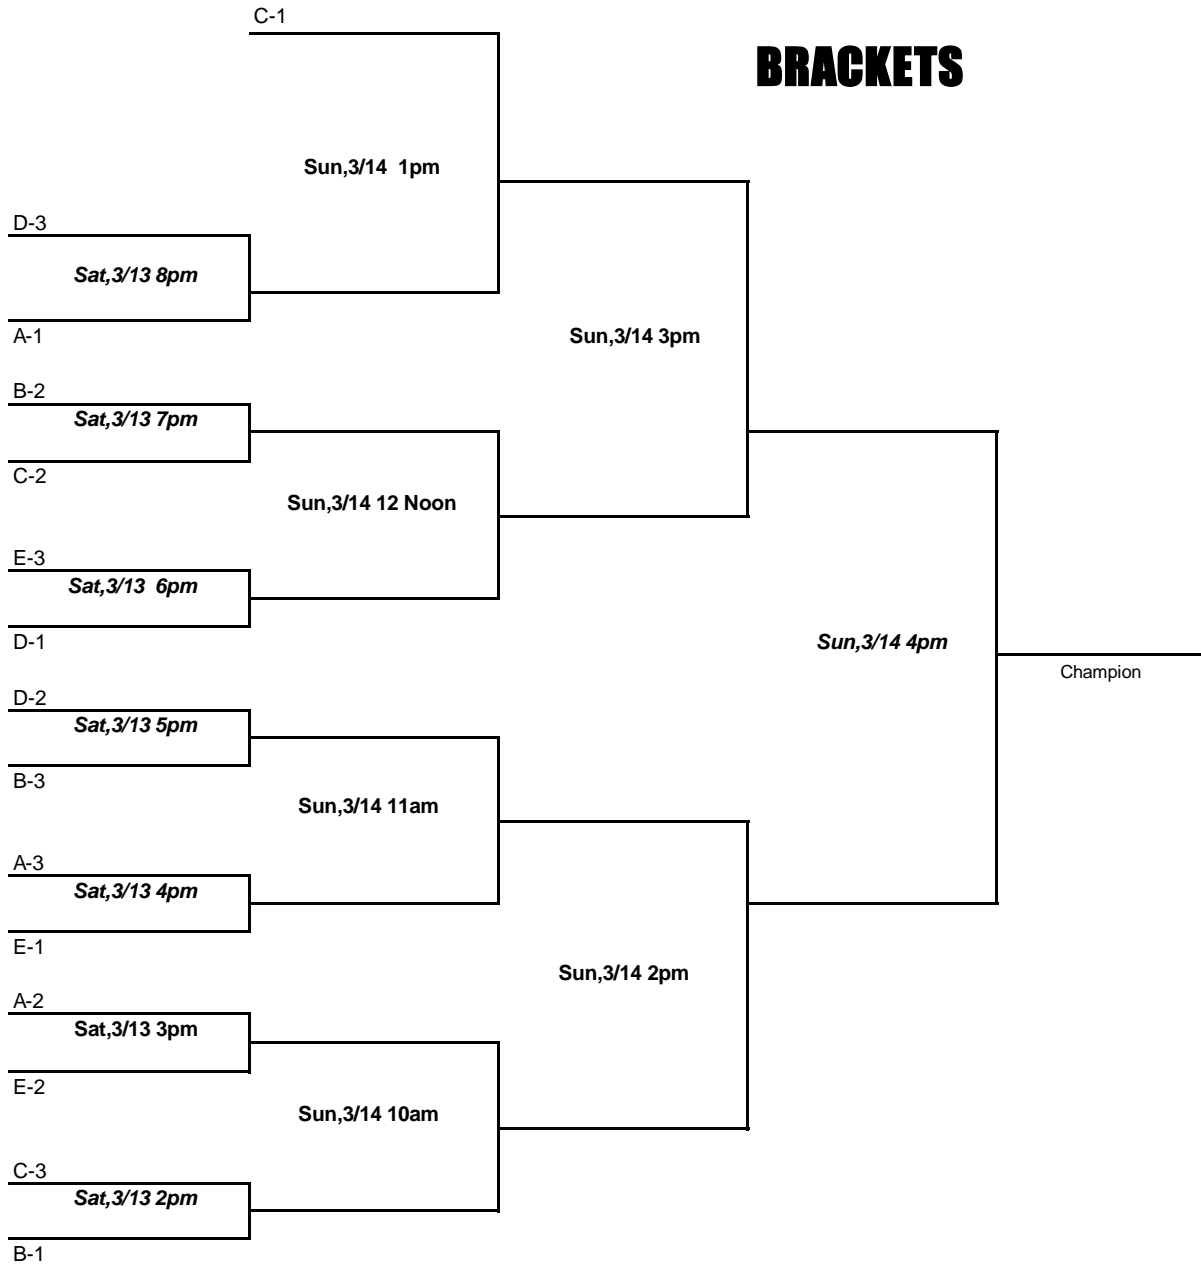

## BRACKETS

**GAME TIMES ARE DETERMINED BY YOUR FINAL SEEDING FROM POOL P  
ALL GAMES IN BRACKET PLAY ARE PLAYED IN THE WEST GYM**